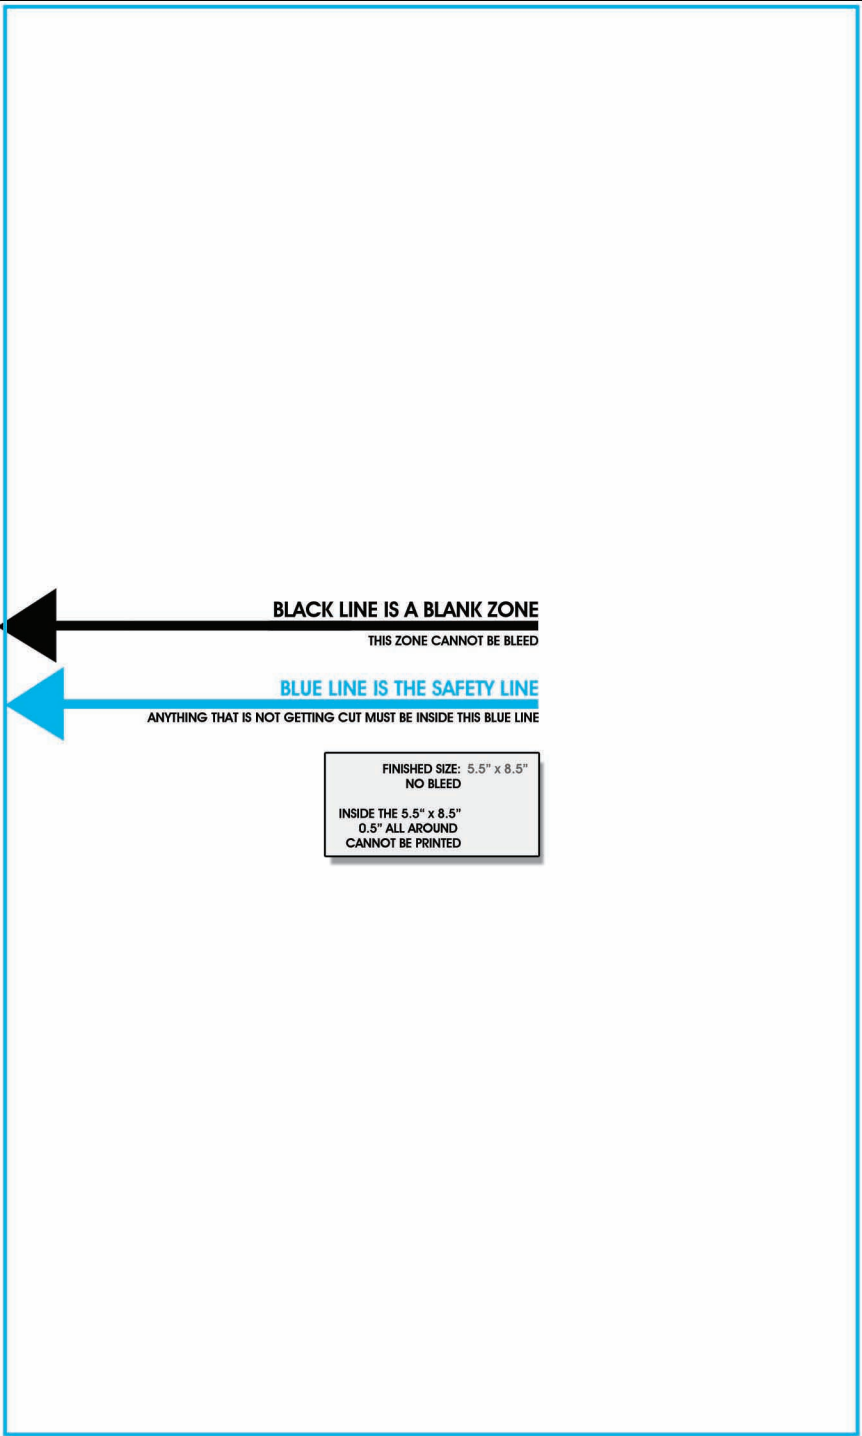

0.5"

BLACK LINE IS A BLANK ZONE

THIS ZONE CANNOT BE BLED

BLUE LINE IS THE SAFETY LINE

ANYTHING THAT IS NOT GETTING CUT MUST BE INSIDE THIS BLUE LINE

FINISHED SIZE: 5.5" x 8.5"
NO BLEED

INSIDE THE 5.5" x 8.5"
0.5" ALL AROUND
CANNOT BE PRINTED

0.5"

0.5"

0.5"