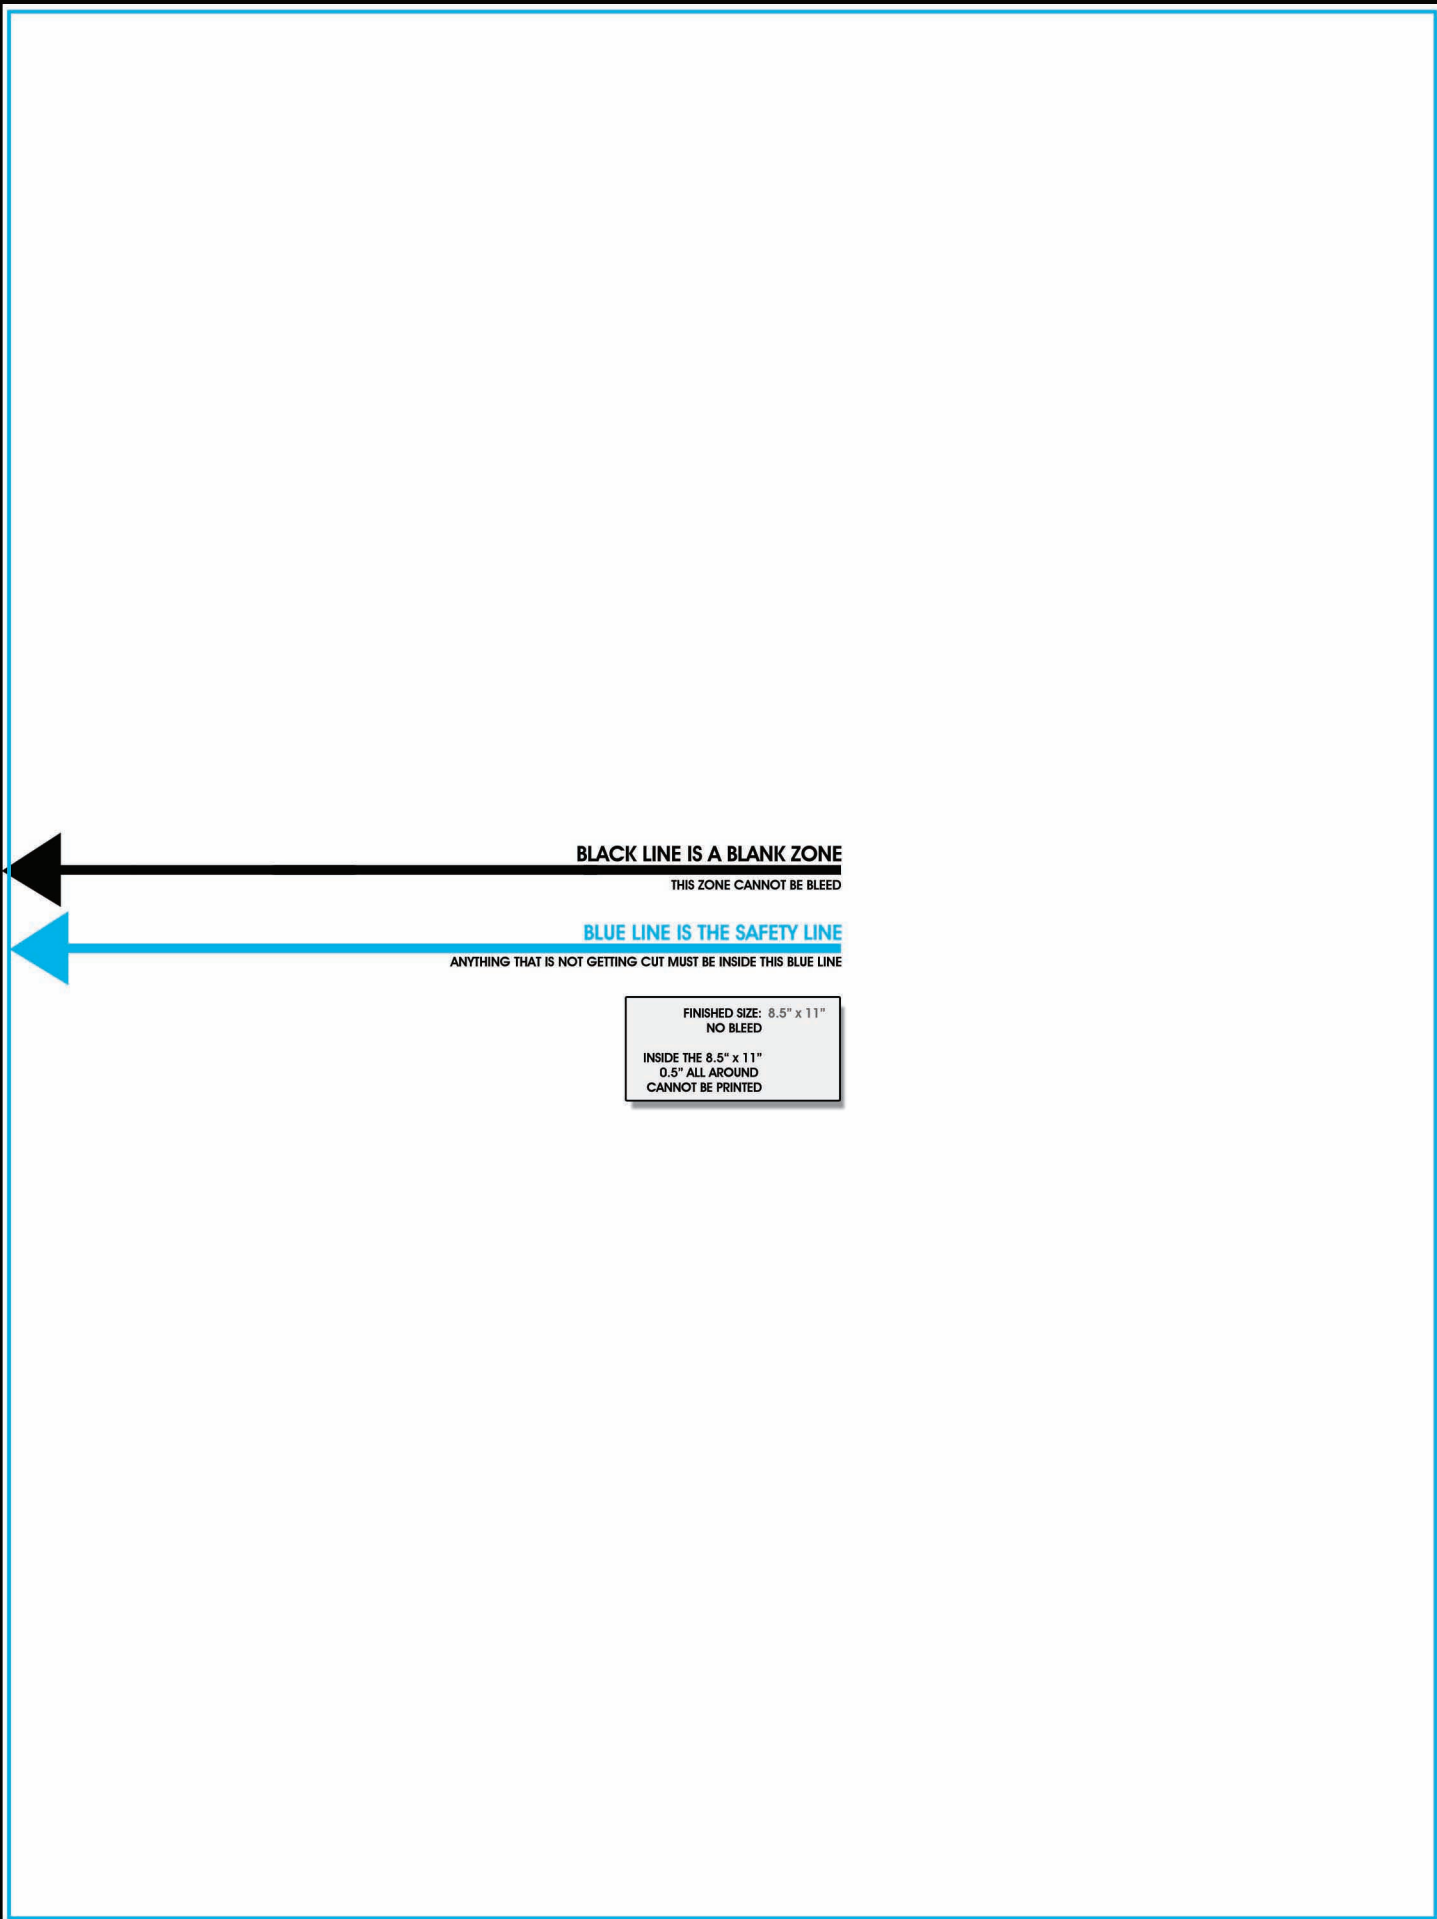

0.5"

BLACK LINE IS A BLANK ZONE

THIS ZONE CANNOT BE BLEED

BLUE LINE IS THE SAFETY LINE

ANYTHING THAT IS NOT GETTING CUT MUST BE INSIDE THIS BLUE LINE

FINISHED SIZE: 8.5" x 11"
NO BLEED

INSIDE THE 8.5" x 11"
0.5" ALL AROUND
CANNOT BE PRINTED

0.5"

0.5"

0.5"