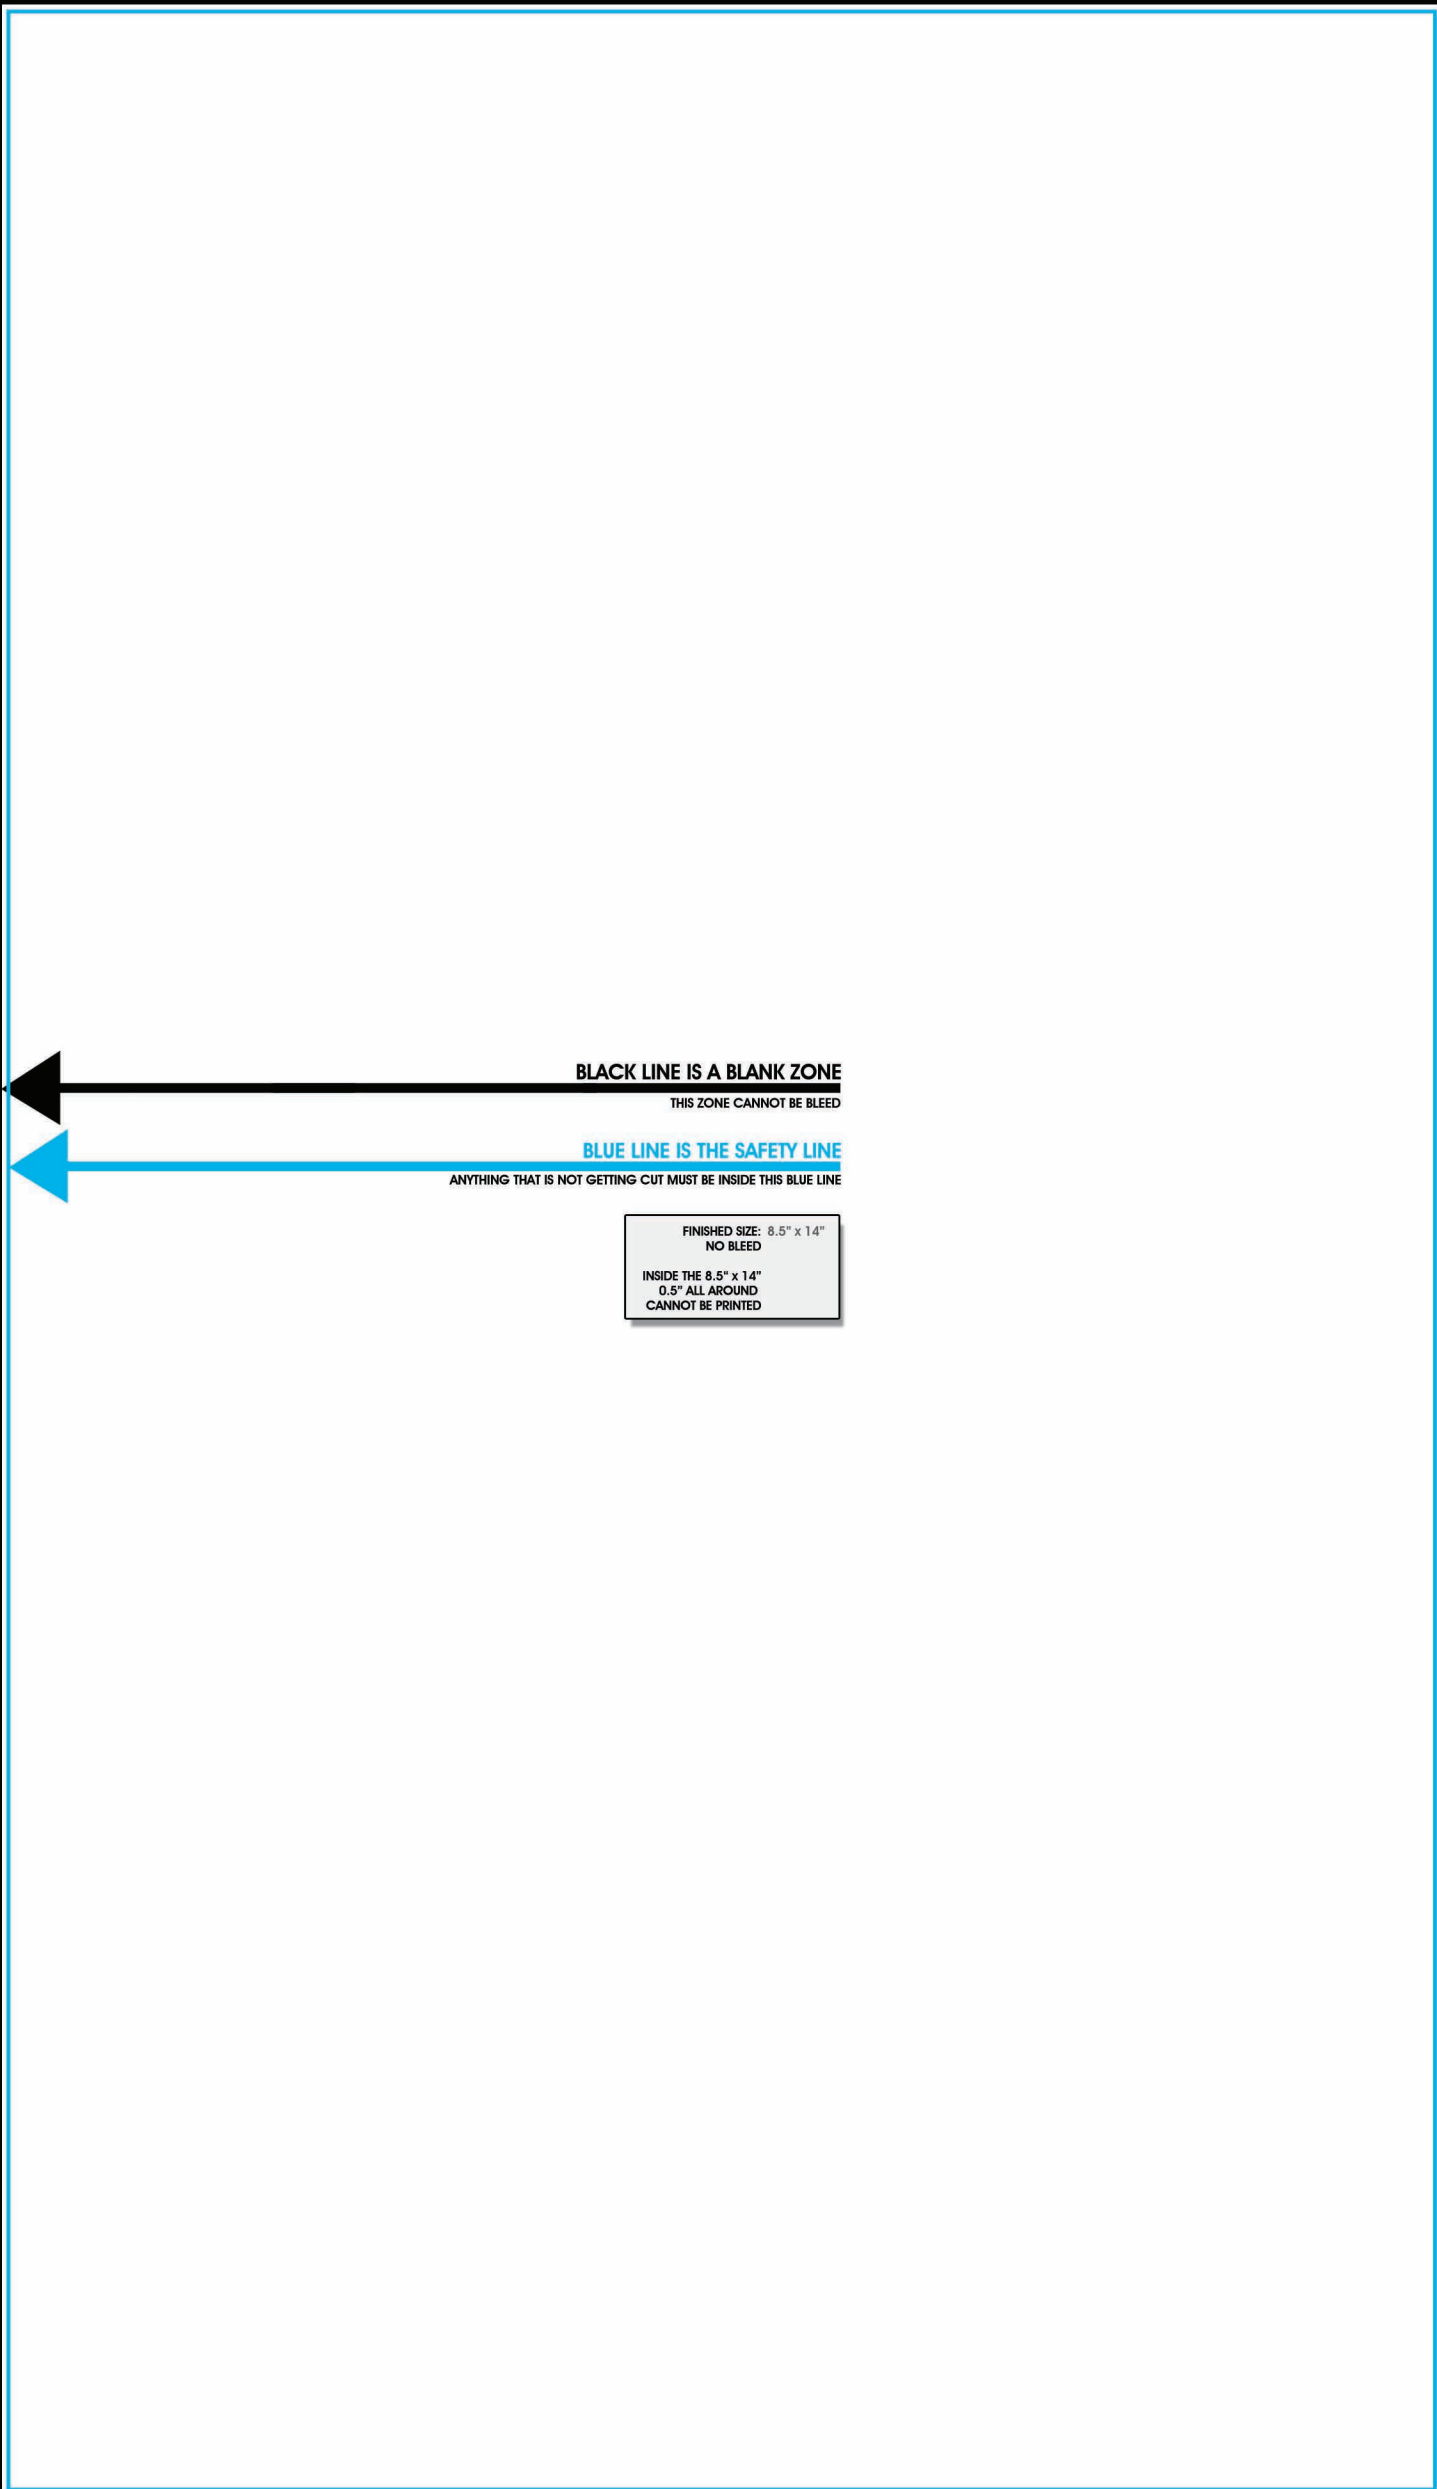

0.5"

BLACK LINE IS A BLANK ZONE

THIS ZONE CANNOT BE BLEED

BLUE LINE IS THE SAFETY LINE

ANYTHING THAT IS NOT GETTING CUT MUST BE INSIDE THIS BLUE LINE

FINISHED SIZE: 8.5" x 14"
NO BLEED

INSIDE THE 8.5" x 14"
0.5" ALL AROUND
CANNOT BE PRINTED

0.5"

0.5"

0.5"